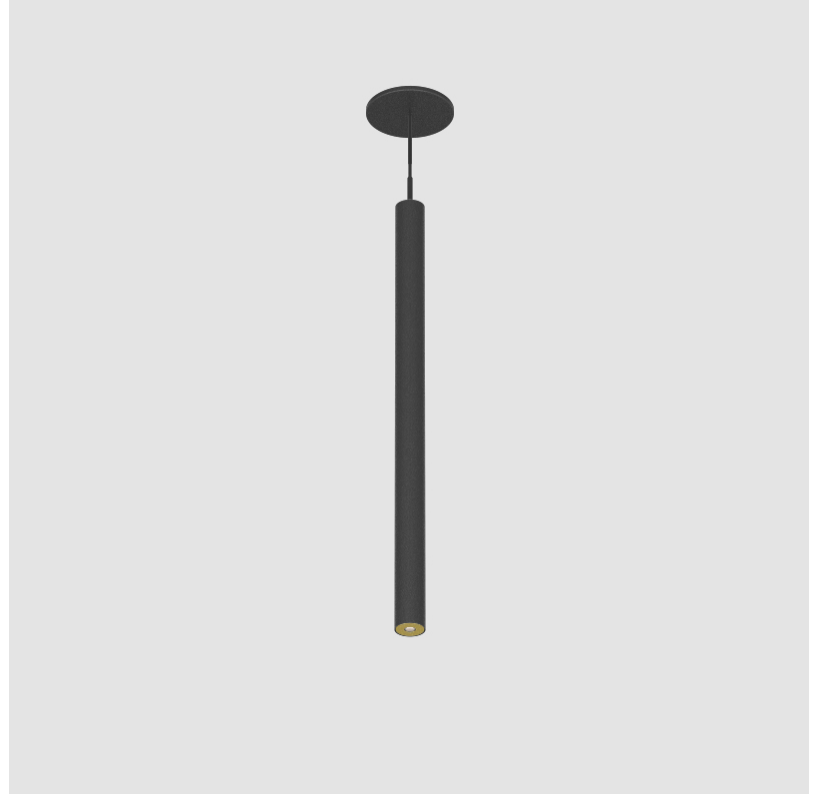

HANGOVER PLUG MONOPOINT RECESSED CANOPY SUSPENSION

A30841-

PROJECT
TYPE
SPECIFIER
QUANTITY
DATE

A

HANGOVER PLUG SHINE MONOPOINT RECESSED CANOPY SUSPENSION

PROJECT
TYPE
SPECIFIER
QUANTITY
DATE

A30842-

base number	Color Temperature	Finishes (Diamond)	Finishes (Triangle)	Finishes (Circle)	Lens Options	Shine Ring	Cable Options
-------------	-------------------	--------------------	---------------------	-------------------	--------------	------------	---------------